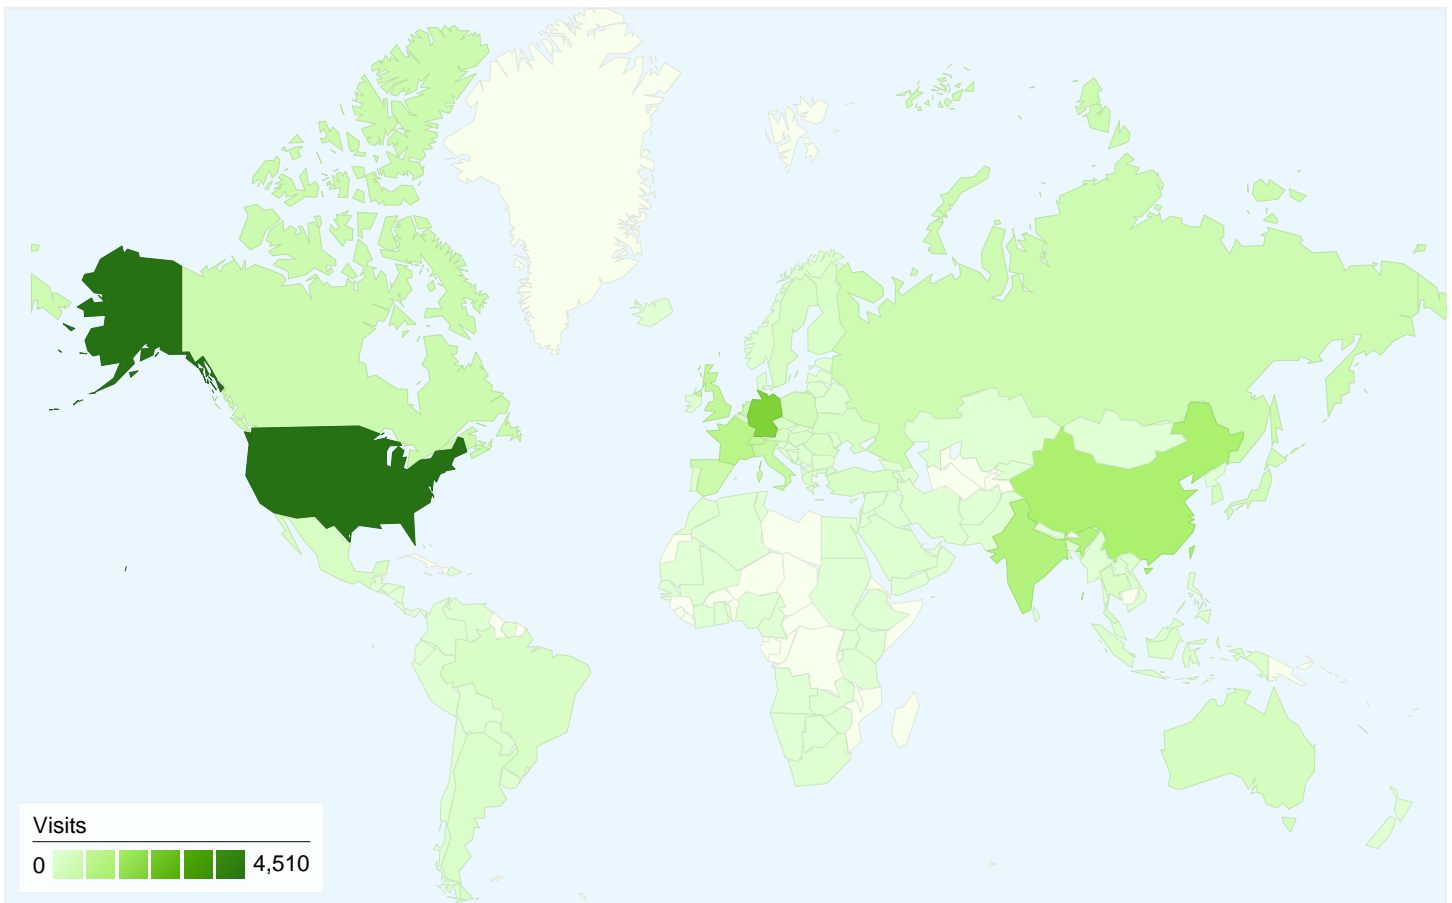

20,581 visits came from 146 countries/territories

Site Usage

Visits	Pages/Visit	Avg. Time on Site	% New Visits	Bounce Rate	
20,581 Previous: 19,203 (7.18%)	2.89 Previous: 2.86 (1.13%)	00:03:50 Previous: 00:03:41 (4.04%)	51.86% Previous: 51.41% (0.88%)	51.37% Previous: 52.75% (-2.62%)	
Country/Territory	Visits	Pages/Visit	Avg. Time on Site	% New Visits	Bounce Rate
United States					
January 1, 2011 - January 31, 2011	4,510	2.96	00:03:45	56.14%	51.51%
December 1, 2010 - December 31, 2010	3,995	2.90	00:03:22	57.67%	53.07%
% Change	12.89%	2.10%	10.88%	-2.65%	-2.94%
Germany					
January 1, 2011 - January 31, 2011	2,150	3.05	00:04:23	47.30%	47.49%
December 1, 2010 - December 31, 2010	1,793	3.11	00:04:20	45.29%	48.19%
% Change	19.91%	-1.86%	1.24%	4.45%	-1.45%
China					
January 1, 2011 - January 31, 2011	1,367	3.18	00:05:45	47.26%	43.53%