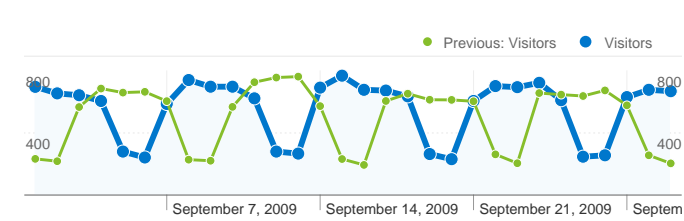

Site Usage

22,100 Visits

Previous: 20,509 (7.76%)

50.73% Bounce Rate

Previous: 49.64% (2.20%)

67,592 Pageviews

Previous: 65,040 (3.92%)

00:04:10 Avg. Time on Site

Previous: 00:04:07 (1.26%)

3.06 Pages/Visit

Previous: 3.17 (-3.56%)

46.85% % New Visits

Previous: 47.75% (-1.89%)

Visitors Overview

Visitors
11,917

Map Overlay world

11,917 people visited this site

22,100 Visits
 Previous: 20,509 (7.76%)

11,917 Absolute Unique Visitors
 Previous: 11,273 (5.71%)

67,592 Pageviews
 Previous: 65,040 (3.92%)

3.06 Average Pageviews
 Previous: 3.17 (-3.56%)

1 - 10 of 144

Pages on this site were viewed a total of 67,592 times

67,592 Pageviews
Previous: 65,040 (3.92%)

54,279 Unique Views
Previous: 51,801 (4.78%)

50.73% Bounce Rate
Previous: 49.64% (2.20%)

Top Content