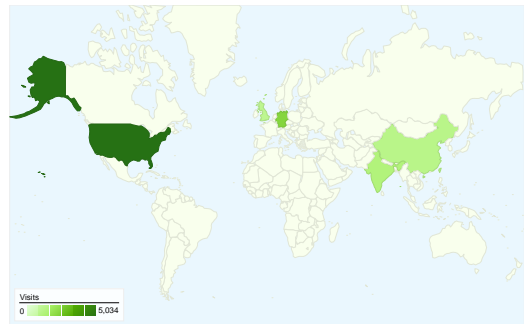

Previous: 00:04:07 (1.26%)

3.06 Pages/Visit

Previous: 3.17 (-3.56%)

46.85% % New Visits

Previous: 47.75% (-1.89%)

Visitors Overview

Visitors
11,917

Map Overlay world

Traffic Sources Overview

Referring Sites		
Source	Visits	% visits
apache.org		
Sep 1, 2009 - Sep 30, 2009	2,329	36.51%
Aug 1, 2009 - Aug 31, 2009	2,482	39.68%
% Change	-6.16%	-7.99%
wiki.apache.org		
Sep 1, 2009 - Sep 30, 2009	629	9.86%
Aug 1, 2009 - Aug 31, 2009	473	7.56%
% Change	32.98%	30.40%
en.wikipedia.org		
Sep 1, 2009 - Sep 30, 2009	478	7.49%
Aug 1, 2009 - Aug 31, 2009	486	7.77%
% Change	-1.65%	-3.56%
sling.apache.org		
Sep 1, 2009 - Sep 30, 2009	171	2.68%
Aug 1, 2009 - Aug 31, 2009	223	3.57%
% Change	-23.32%	-24.81%
jakarta.apache.org		
Sep 1, 2009 - Sep 30, 2009	155	2.43%
Aug 1, 2009 - Aug 31, 2009	159	2.54%
% Change	-2.52%	-4.41%

11,917 people visited this site

22,100 Visits
 Previous: 20,509 (7.76%)

11,917 Absolute Unique Visitors
 Previous: 11,273 (5.71%)

67,592 Pageviews
 Previous: 65,040 (3.92%)

3.06 Average Pageviews
 Previous: 3.17 (-3.56%)

All traffic sources sent a total of 22,100 visits

13.35% Direct Traffic

Previous: 14.29% (-6.53%)

28.86% Referring Sites

Previous: 30.50% (-5.36%)

57.78% Search Engines

Previous: 55.21% (4.65%)

- Search Engines
12,770.00 (57.78%)
- Referring Sites
6,379.00 (28.86%)
- Direct Traffic
2,951.00 (13.35%)