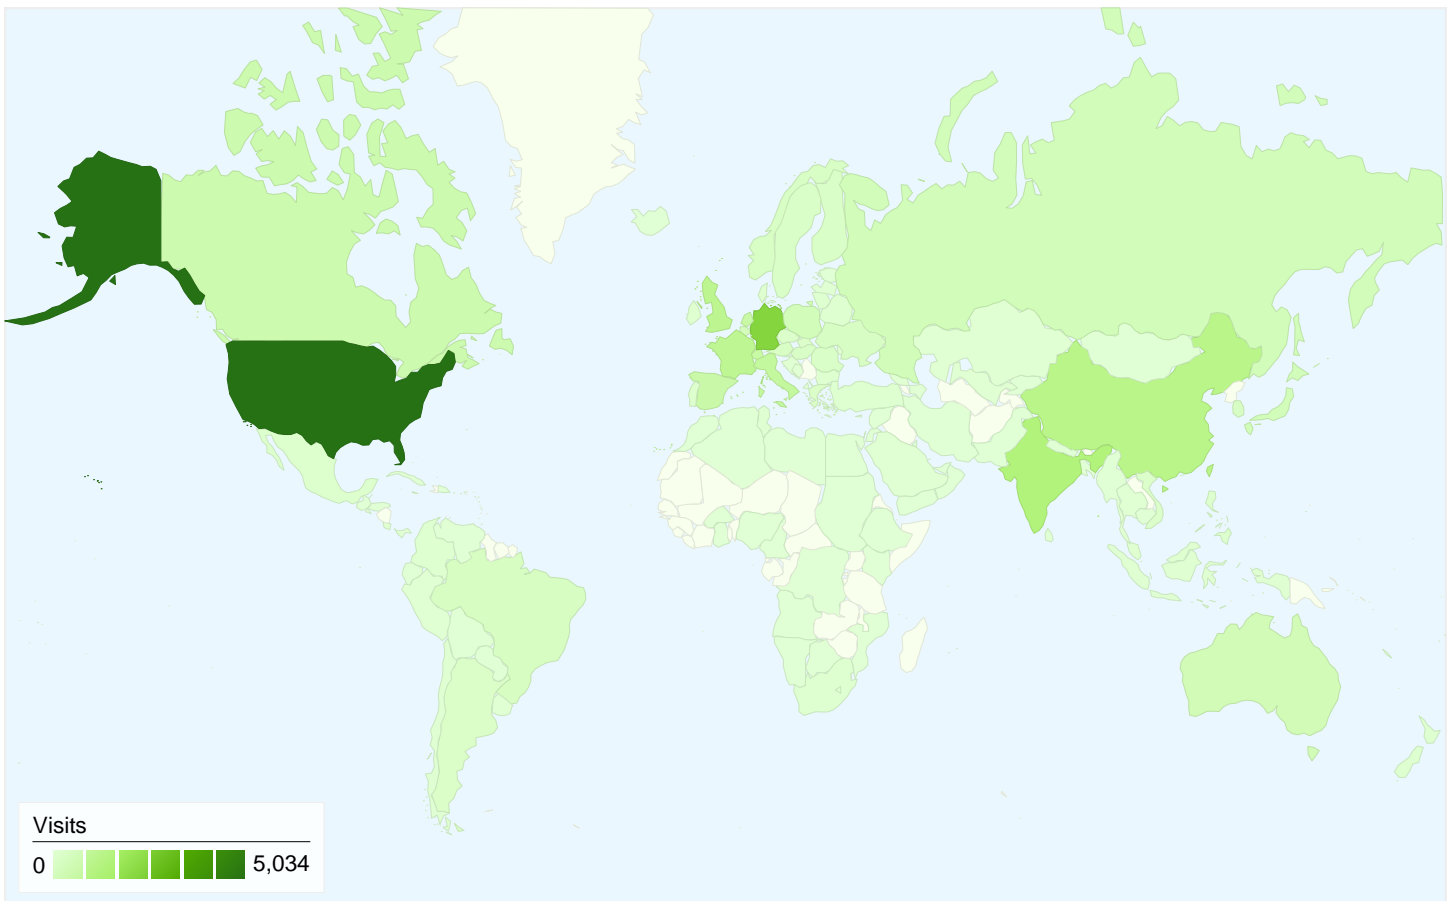

22,100 visits came from 144 countries/territories

Site Usage

Visits 22,100 Previous: 20,509 (7.76%)	Pages/Visit 3.06 Previous: 3.17 (-3.56%)	Avg. Time on Site 00:04:10 Previous: 00:04:07 (1.26%)	% New Visits 46.96% Previous: 47.84% (-1.85%)	Bounce Rate 50.73% Previous: 49.64% (2.20%)	
Country/Territory	Visits	Pages/Visit	Avg. Time on Site	% New Visits	Bounce Rate
United States					
September 1, 2009 - September 30, 2009	5,034	2.98	00:03:48	49.66%	54.01%
August 1, 2009 - August 31, 2009	4,692	2.99	00:03:24	53.96%	54.54%
% Change	7.29%	-0.29%	11.72%	-7.97%	-0.97%
Germany					
September 1, 2009 - September 30, 2009	2,320	3.28	00:04:22	47.89%	45.73%
August 1, 2009 - August 31, 2009	2,540	3.46	00:04:26	47.09%	46.38%
% Change	-8.66%	-5.25%	-1.43%	1.70%	-1.39%
India					
September 1, 2009 - September 30, 2009	1,334	2.98	00:04:56	48.95%	48.35%