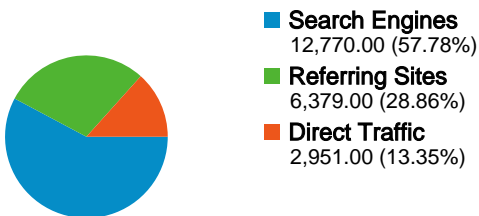

Site Usage

22,100 Visits

Previous: 20,509 (7.76%)

50.73% Bounce Rate

Previous: 49.64% (2.20%)

67,592 Pageviews

Previous: 65,040 (3.92%)

00:04:10 Avg. Time on Site

Previous: 00:04:07 (1.26%)

3.06 Pages/Visit

Previous: 3.17 (-3.56%)

46.85% % New Visits

Previous: 47.75% (-1.89%)

Visitors Overview

Visitors
11,917

Map Overlay world

Traffic Sources Overview

Referring Sites		
Source	Visits	% visits
apache.org		
Sep 1, 2009 - Sep 30, 2009	2,329	36.51%
Aug 1, 2009 - Aug 31, 2009	2,482	39.68%
% Change	-6.16%	-7.99%
wiki.apache.org		
Sep 1, 2009 - Sep 30, 2009	629	9.86%
Aug 1, 2009 - Aug 31, 2009	473	7.56%
% Change	32.98%	30.40%
en.wikipedia.org		
Sep 1, 2009 - Sep 30, 2009	478	7.49%
Aug 1, 2009 - Aug 31, 2009	486	7.77%
% Change	-1.65%	-3.56%
sling.apache.org		
Sep 1, 2009 - Sep 30, 2009	171	2.68%
Aug 1, 2009 - Aug 31, 2009	223	3.57%
% Change	-23.32%	-24.81%
jakarta.apache.org		
Sep 1, 2009 - Sep 30, 2009	155	2.43%
Aug 1, 2009 - Aug 31, 2009	159	2.54%
% Change	-2.52%	-4.41%

Top Traffic Sources

Sources	Visits	% visits
google (organic)		
Sep 1, 2009 - Sep 30, 2009	12,550	56.79%
Aug 1, 2009 - Aug 31, 2009	11,149	54.36%
% Change	12.57%	4.46%
(direct) ((none))		
Sep 1, 2009 - Sep 30, 2009	2,951	13.35%
Aug 1, 2009 - Aug 31, 2009	2,930	14.29%
% Change	0.72%	-6.53%
apache.org (referral)		
Sep 1, 2009 - Sep 30, 2009	2,329	10.54%
Aug 1, 2009 - Aug 31, 2009	2,482	12.10%
% Change	-6.16%	-12.92%
wiki.apache.org (referral)		
Sep 1, 2009 - Sep 30, 2009	629	2.85%
Aug 1, 2009 - Aug 31, 2009	473	2.31%
% Change	32.98%	23.41%
en.wikipedia.org (referral)		