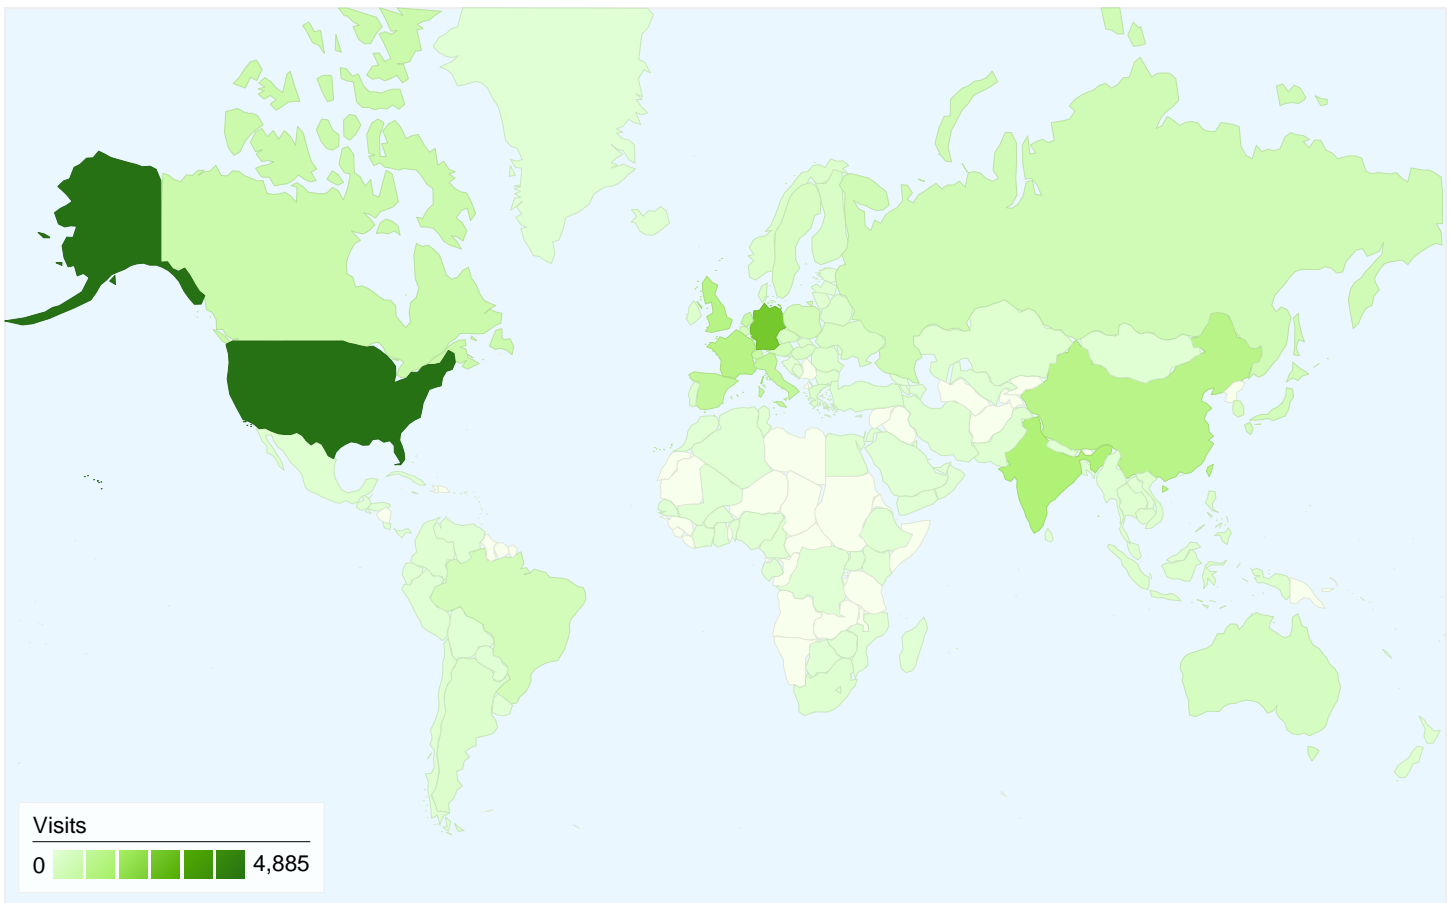

22,669 visits came from 144 countries/territories

Site Usage

Visits	Pages/Visit	Avg. Time on Site	% New Visits	Bounce Rate	
22,669 Previous: 22,313 (1.60%)	3.02 Previous: 3.12 (-3.24%)	00:04:01 Previous: 00:04:19 (-6.98%)	49.45% Previous: 47.40% (4.32%)	51.03% Previous: 50.21% (1.63%)	
Country/Territory	Visits	Pages/Visit	Avg. Time on Site	% New Visits	Bounce Rate
United States					
November 1, 2009 - November 30, 2009	4,885	2.89	00:03:39	53.90%	52.10%
October 1, 2009 - October 31, 2009	5,163	3.05	00:04:01	51.81%	52.43%
% Change	-5.38%	-5.24%	-9.34%	4.03%	-0.63%
Germany					
November 1, 2009 - November 30, 2009	2,532	2.92	00:03:48	43.56%	50.95%
October 1, 2009 - October 31, 2009	2,523	3.18	00:04:11	41.78%	49.11%
% Change	0.36%	-8.04%	-9.37%	4.28%	3.75%
India					
November 1, 2009 - November 30, 2009	1,365	3.09	00:04:44	49.23%	50.18%