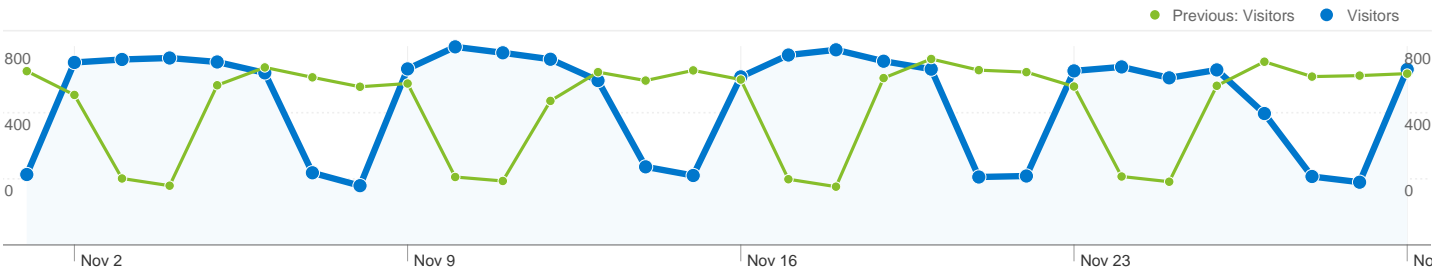

Site Usage

22,669 Visits

Previous: 22,313 (1.60%)

51.03% Bounce Rate

Previous: 50.21% (1.63%)

68,543 Pageviews

Previous: 69,725 (-1.70%)

00:04:01 Avg. Time on Site

Previous: 00:04:19 (-6.98%)

3.02 Pages/Visit

Previous: 3.12 (-3.24%)

49.34% % New Visits

Previous: 47.32% (4.26%)

Visitors Overview

Visitors
12,831

Map Overlay world

12,831 people visited this site

22,669 Visits

Previous: 22,313 (1.60%)

12,831 Absolute Unique Visitors

Previous: 12,233 (4.89%)

68,543 Pageviews

Previous: 69,725 (-1.70%)

3.02 Average Pageviews

1 - 10 of 144

Pages on this site were viewed a total of 68,543 times

68,543 Pageviews

Previous: 69,725 (-1.70%)

55,233 Unique Views

Previous: 55,397 (-0.30%)

51.03% Bounce Rate

Previous: 50.21% (1.63%)