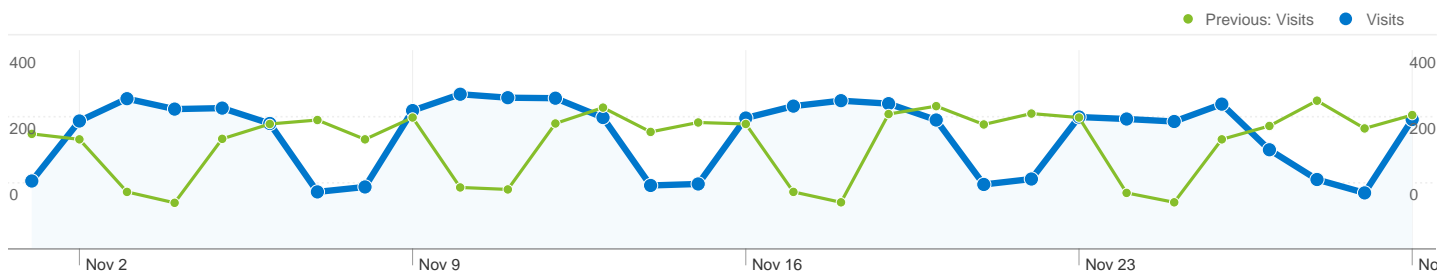

Referring sites sent 6,947 visits via 637 sources

Site Usage

Visits	Pages/Visit	Avg. Time on Site	% New Visits	Bounce Rate	
6,947 Previous: 6,589 (5.43%)	2.80 Previous: 2.81 (-0.47%)	00:03:35 Previous: 00:03:43 (-3.31%)	58.76% Previous: 55.30% (6.25%)	53.98% Previous: 53.77% (0.39%)	
Source	Visits	Pages/Visit	Avg. Time on Site	% New Visits	Bounce Rate
apache.org					
November 1, 2009 - November 30, 2009	2,470	2.37	00:02:17	72.63%	63.16%
October 1, 2009 - October 31, 2009	2,604	2.39	00:02:36	67.36%	63.40%
% Change	-5.15%	-0.95%	-12.06%	7.83%	-0.39%
en.wikipedia.org					
November 1, 2009 - November 30, 2009	830	3.55	00:04:01	66.14%	39.64%
October 1, 2009 - October 31, 2009	511	3.69	00:04:15	64.97%	37.96%
% Change	62.43%	-3.93%	-5.39%	1.81%	4.41%
wiki.apache.org					
November 1, 2009 - November 30, 2009	578	2.92	00:05:52	18.69%	44.29%
October 1, 2009 - October 31, 2009	598	3.12	00:05:42	19.90%	44.15%
% Change	-3.34%	-6.35%	3.16%	-6.10%	0.33%
stackoverflow.com					
November 1, 2009 - November 30, 2009	188	2.44	00:02:34	40.96%	43.62%
October 1, 2009 - October 31, 2009	96	3.62	00:06:18	61.46%	41.67%
% Change	95.83%	-32.65%	-59.21%	-33.36%	4.68%
sling.apache.org					
November 1, 2009 - November 30, 2009	170	2.70	00:02:31	70.00%	58.24%
October 1, 2009 - October 31, 2009	170	2.44	00:02:54	53.53%	57.06%
% Change	0.00%	10.60%	-13.31%	30.77%	2.06%
jakarta.apache.org					
November 1, 2009 - November 30, 2009	168	4.12	00:06:09	74.40%	33.33%