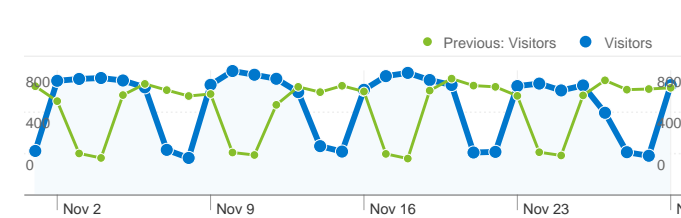

Site Usage

22,669 Visits

Previous: 22,313 (1.60%)

51.03% Bounce Rate

Previous: 50.21% (1.63%)

68,543 Pageviews

Previous: 69,725 (-1.70%)

00:04:01 Avg. Time on Site

Previous: 00:04:19 (-6.98%)

3.02 Pages/Visit

Previous: 3.12 (-3.24%)

49.34% % New Visits

Previous: 47.32% (4.26%)

Visitors Overview

Visitors
12,831

Map Overlay world

12,831 people visited this site

22,669 Visits

Previous: 22,313 (1.60%)

12,831 Absolute Unique Visitors

Previous: 12,233 (4.89%)

68,543 Pageviews

Previous: 69,725 (-1.70%)

3.02 Average Pageviews

1 - 10 of 144

Pages on this site were viewed a total of 68,543 times

68,543 Pageviews

Previous: 69,725 (-1.70%)

55,233 Unique Views

Previous: 55,397 (-0.30%)

51.03% Bounce Rate

Previous: 50.21% (1.63%)