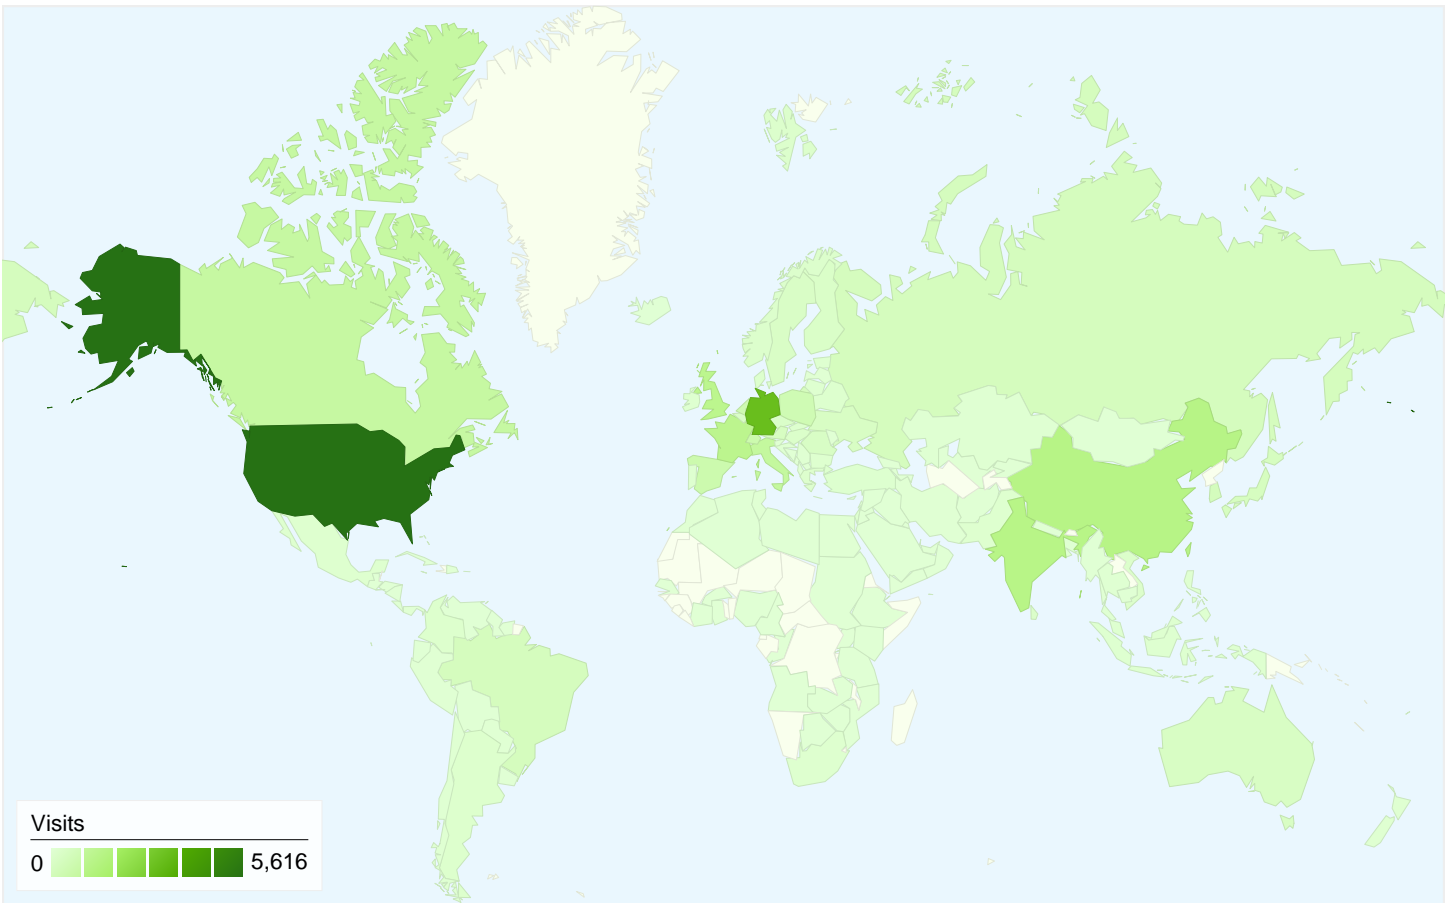

24,959 visits came from 152 countries/territories

Site Usage

Visits	Pages/Visit	Avg. Time on Site	% New Visits	Bounce Rate	
24,959 Previous: 24,840 (0.48%)	3.00 Previous: 3.05 (-1.86%)	00:03:56 Previous: 00:04:05 (-3.69%)	49.09% Previous: 48.00% (2.26%)	50.01% Previous: 49.69% (0.64%)	
Country/Territory	Visits	Pages/Visit	Avg. Time on Site	% New Visits	Bounce Rate
United States					
April 1, 2010 - April 30, 2010	5,616	2.91	00:03:39	56.46%	52.88%
March 1, 2010 - March 31, 2010	5,557	3.03	00:03:35	55.77%	51.47%
% Change	1.06%	-4.08%	1.65%	1.25%	2.76%
Germany					
April 1, 2010 - April 30, 2010	3,202	3.09	00:04:02	39.88%	49.53%
March 1, 2010 - March 31, 2010	3,068	3.21	00:04:18	40.71%	47.85%
% Change	4.37%	-3.96%	-6.37%	-2.04%	3.52%
China					
April 1, 2010 - April 30, 2010	1,307	3.07	00:04:59	48.66%	46.90%