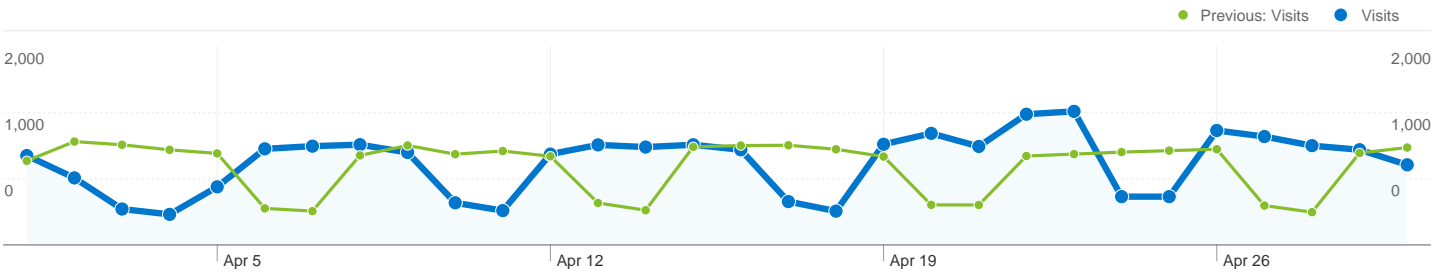

**14,096 people visited this site**

 **24,959 Visits**

Previous: 24,840 (0.48%)

 **14,096 Absolute Unique Visitors**

Previous: 13,725 (2.70%)

 **74,801 Pageviews**

Previous: 75,852 (-1.39%)

 **3.00 Average Pageviews**

Previous: 3.05 (-1.86%)

 **00:03:56 Time on Site**

Previous: 00:04:05 (-3.69%)

 **50.01% Bounce Rate**

Previous: 49.69% (0.64%)

 **49.03% New Visits**

Previous: 47.92% (2.31%)

**Technical Profile**

## All traffic sources sent a total of 24,959 visits

## Referring sites sent 7,654 visits via 655 sources