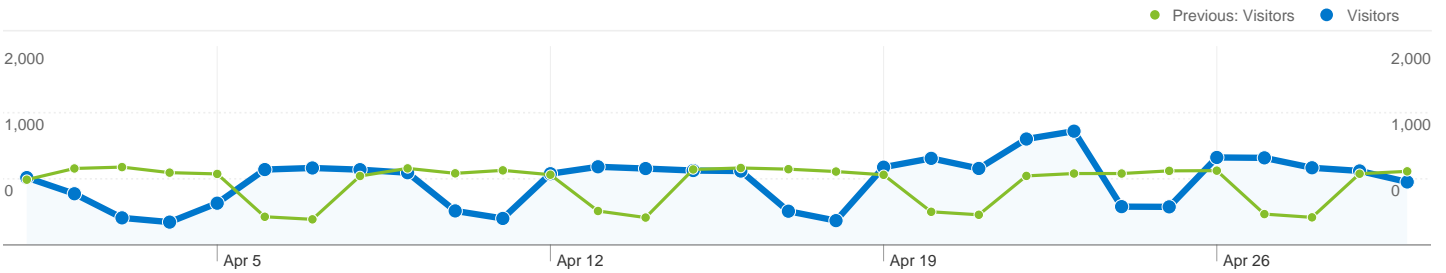

**Site Usage**

 **24,959 Visits**

Previous: 24,840 (0.48%)

 **50.01% Bounce Rate**

Previous: 49.69% (0.64%)

 **74,801 Pageviews**

Previous: 75,852 (-1.39%)

 **00:03:56 Avg. Time on Site**

Previous: 00:04:05 (-3.69%)

 **3.00 Pages/Visit**

Previous: 3.05 (-1.86%)

 **49.03% % New Visits**

Previous: 47.92% (2.31%)

**Visitors Overview**

**Visitors**  
**14,096**

**Map Overlay**

**14,096 people visited this site**

 **24,959 Visits**

Previous: 24,840 (0.48%)

 **14,096 Absolute Unique Visitors**

Previous: 13,725 (2.70%)

 **74,801 Pageviews**

Previous: 75,852 (-1.39%)

 **3.00 Average Pageviews**

## All traffic sources sent a total of 24,959 visits