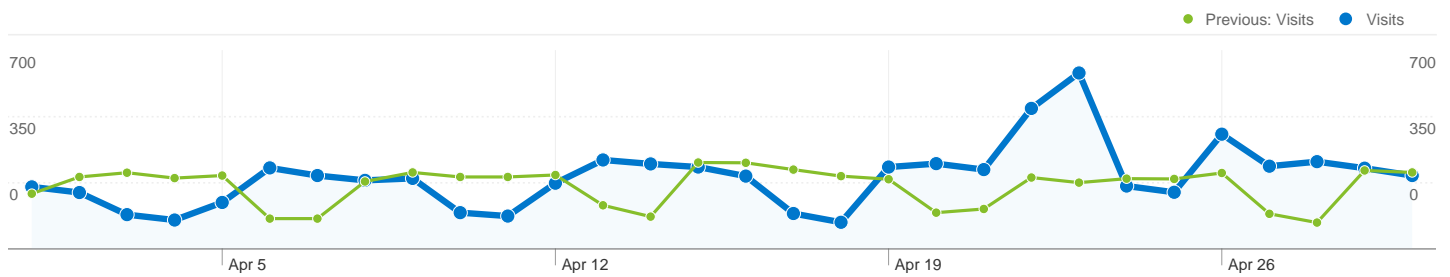

Referring sites sent 7,654 visits via 655 sources

Site Usage

Visits	Pages/Visit	Avg. Time on Site	% New Visits	Bounce Rate	
7,654 Previous: 6,931 (10.43%)	2.74 Previous: 2.72 (0.74%)	00:03:25 Previous: 00:03:27 (-0.96%)	60.36% Previous: 58.66% (2.89%)	52.31% Previous: 53.34% (-1.93%)	
Source	Visits	Pages/Visit	Avg. Time on Site	% New Visits	Bounce Rate
apache.org					
April 1, 2010 - April 30, 2010	2,409	2.31	00:02:12	70.86%	64.26%
March 1, 2010 - March 31, 2010	2,488	2.45	00:02:47	72.67%	62.90%
% Change	-3.18%	-5.56%	-20.98%	-2.49%	2.16%
en.wikipedia.org					
April 1, 2010 - April 30, 2010	767	3.72	00:05:07	61.80%	39.90%
March 1, 2010 - March 31, 2010	847	3.50	00:04:22	66.94%	34.12%
% Change	-9.45%	6.33%	17.42%	-7.68%	16.93%
wiki.apache.org					
April 1, 2010 - April 30, 2010	715	2.87	00:05:52	18.04%	51.19%
March 1, 2010 - March 31, 2010	614	2.46	00:04:37	19.71%	55.86%
% Change	16.45%	16.97%	27.23%	-8.45%	-8.37%
theserverside.com					
April 1, 2010 - April 30, 2010	635	3.12	00:02:35	80.16%	23.78%
March 1, 2010 - March 31, 2010	8	6.00	00:13:04	25.00%	25.00%
% Change	7,837.50%	-48.01%	-80.28%	220.63%	-4.88%
jakarta.apache.org					
April 1, 2010 - April 30, 2010	175	3.53	00:05:25	81.71%	34.29%
March 1, 2010 - March 31, 2010	181	3.55	00:04:09	72.38%	33.15%
% Change	-3.31%	-0.44%	30.37%	12.90%	3.43%
sling.apache.org					
April 1, 2010 - April 30, 2010	160	2.84	00:02:28	60.00%	47.50%