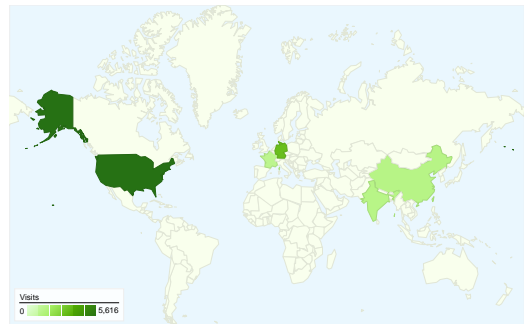

Previous: 00:04:05 (-3.69%)

 **3.00 Pages/Visit**

Previous: 3.05 (-1.86%)

 **49.03% % New Visits**

Previous: 47.92% (2.31%)

**Visitors Overview**

**Visitors**  
**14,096**

**Map Overlay**

## All traffic sources sent a total of 24,959 visits

## Top Traffic Sources

Sources	Visits	% visits
google (organic)		
Apr 1, 2010 - Apr 30, 2010	13,925	55.79%
Mar 1, 2010 - Mar 31, 2010	14,701	59.18%
% Change	-5.28%	-5.73%
(direct) ((none))		
Apr 1, 2010 - Apr 30, 2010	3,084	12.36%
Mar 1, 2010 - Mar 31, 2010	2,952	11.88%
% Change	4.47%	3.97%
apache.org (referral)		
Apr 1, 2010 - Apr 30, 2010	2,409	9.65%
Mar 1, 2010 - Mar 31, 2010	2,488	10.02%
% Change	-3.18%	-3.64%
en.wikipedia.org (referral)		
Apr 1, 2010 - Apr 30, 2010	767	3.07%
Mar 1, 2010 - Mar 31, 2010	847	3.41%
% Change	-9.45%	-9.88%
wiki.apache.org (referral)		

## Referring sites sent 7,654 visits via 655 sources