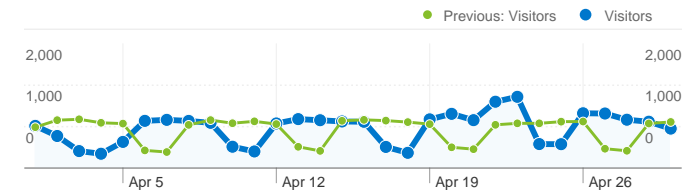

**Site Usage**

 **24,959 Visits**

Previous: 24,840 (0.48%)

 **50.01% Bounce Rate**

Previous: 49.69% (0.64%)

 **74,801 Pageviews**

Previous: 75,852 (-1.39%)

 **00:03:56 Avg. Time on Site**

Previous: 00:04:05 (-3.69%)

 **3.00 Pages/Visit**

Previous: 3.05 (-1.86%)

 **49.03% % New Visits**

Previous: 47.92% (2.31%)

**Visitors Overview**

**Visitors**  
**14,096**

**Map Overlay**

**14,096 people visited this site**

 **24,959 Visits**

Previous: 24,840 (0.48%)

 **14,096 Absolute Unique Visitors**

Previous: 13,725 (2.70%)

 **74,801 Pageviews**

Previous: 75,852 (-1.39%)

 **3.00 Average Pageviews**

## All traffic sources sent a total of 24,959 visits