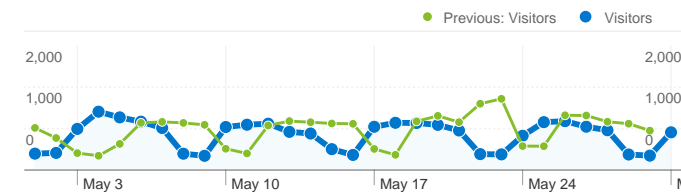

**Site Usage**

 **22,193 Visits**

Previous: 24,959 (-11.08%)

 **53.62% Bounce Rate**

Previous: 50.01% (7.22%)

 **64,632 Pageviews**

Previous: 74,801 (-13.59%)

 **00:03:48 Avg. Time on Site**

Previous: 00:03:56 (-3.36%)

 **2.91 Pages/Visit**

Previous: 3.00 (-2.83%)

 **49.88% % New Visits**

Previous: 49.03% (1.74%)

**Visitors Overview**

**Visitors**  
**12,747**

**Map Overlay**

**12,747 people visited this site**

 **22,193 Visits**

Previous: 24,959 (-11.08%)

 **12,747 Absolute Unique Visitors**

Previous: 14,096 (-9.57%)

 **64,632 Pageviews**

Previous: 74,801 (-13.59%)

 **2.91 Average Pageviews**

1 - 10 of 142

Pages on this site were viewed a total of 64,632 times

**64,632 Pageviews**

Previous: 74,801 (-13.59%)

**51,205 Unique Views**

Previous: 59,730 (-14.27%)

**53.62% Bounce Rate**

Previous: 50.01% (7.22%)