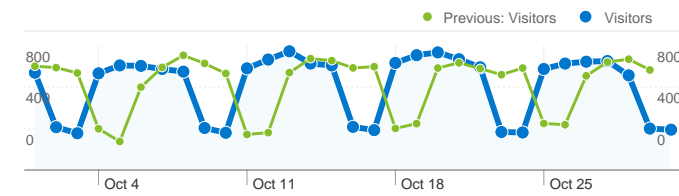

Site Usage

 **21,044 Visits**

Previous: 20,805 (1.15%)

 **53.18% Bounce Rate**

Previous: 54.03% (-1.57%)

 **60,143 Pageviews**

Previous: 58,462 (2.88%)

 **00:03:45 Avg. Time on Site**

Previous: 00:03:41 (2.25%)

 **2.86 Pages/Visit**

Previous: 2.81 (1.71%)

 **52.35% % New Visits**

Previous: 51.80% (1.07%)

Visitors Overview

Visitors
12,560

Map Overlay

12,560 people visited this site

21,044 Visits

Previous: 20,805 (1.15%)

12,560 Absolute Unique Visitors

Previous: 12,290 (2.20%)

60,143 Pageviews

Previous: 58,462 (2.88%)

2.86 Average Pageviews

1 - 10 of 145

Pages on this site were viewed a total of 60,143 times

 **60,143 Pageviews**

Previous: 58,462 (2.88%)

 **48,398 Unique Views**

Previous: 47,264 (2.40%)

 **53.18% Bounce Rate**

Previous: 54.03% (-1.57%)