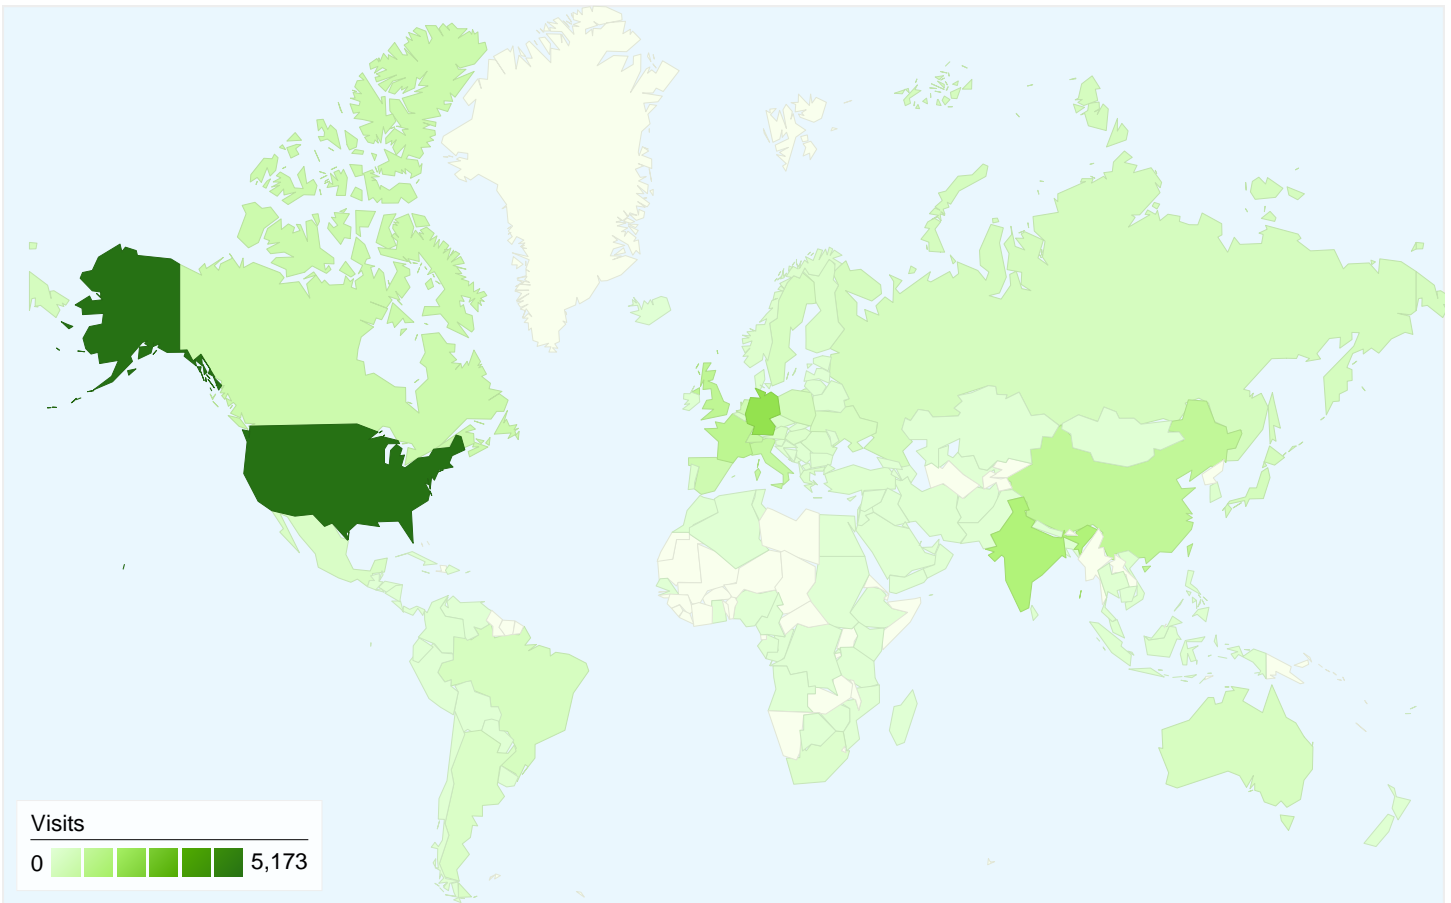

12,560 people visited this site

21,044 Visits

Previous: 20,805 (1.15%)

12,560 Absolute Unique Visitors

Previous: 12,290 (2.20%)

60,143 Pageviews

Previous: 58,462 (2.88%)

2.86 Average Pageviews

Traffic Sources Overview

Oct 1, 2010 - Oct 31, 2010
Comparing to: Sep 1, 2010 - Sep 30, 2010

All traffic sources sent a total of 21,044 visits

 **13.07% Direct Traffic**

Previous: 12.23% (6.87%)

 **27.21% Referring Sites**

Previous: 27.38% (-0.62%)

 **59.72% Search Engines**

Previous: 60.39% (-1.11%)

- **Search Engines**
12,567.00 (59.72%)
- **Referring Sites**
5,726.00 (27.21%)
- **Direct Traffic**
2,751.00 (13.07%)

Top Traffic Sources

Oct 1, 2010 - Oct 31, 2010	524	2.49%
Sep 1, 2010 - Sep 30, 2010	569	2.73%
% Change	-7.91%	-8.95%

Oct 1, 2010 - Oct 31, 2010	154	1.23%
Sep 1, 2010 - Sep 30, 2010	122	0.97%
% Change	26.23%	26.20%

21,044 visits came from 145 countries/territories