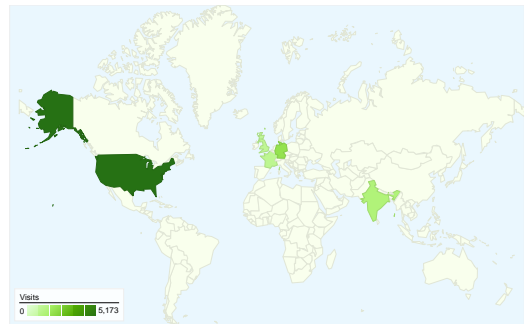

Previous: 00:03:41 (2.25%)

 **2.86 Pages/Visit**

Previous: 2.81 (1.71%)

 **52.35% % New Visits**

Previous: 51.80% (1.07%)

Visitors Overview

Visitors
12,560

Map Overlay

Traffic Sources Overview

- **Search Engines**
12,567.00 (59.72%)
- **Referring Sites**
5,726.00 (27.21%)
- **Direct Traffic**
2,751.00 (13.07%)

Referring Sites		
Source	Visits	% visits
apache.org		
Oct 1, 2010 - Oct 31, 2010	2,058	35.94%
Sep 1, 2010 - Sep 30, 2010	2,071	36.36%
% Change	-0.63%	-1.15%
en.wikipedia.org		
Oct 1, 2010 - Oct 31, 2010	579	10.11%
Sep 1, 2010 - Sep 30, 2010	615	10.80%
% Change	-5.85%	-6.35%
wiki.apache.org		
Oct 1, 2010 - Oct 31, 2010	524	9.15%
Sep 1, 2010 - Sep 30, 2010	569	9.99%
% Change	-7.91%	-8.39%
sling.apache.org		
Oct 1, 2010 - Oct 31, 2010	176	3.07%
Sep 1, 2010 - Sep 30, 2010	183	3.21%
% Change	-3.83%	-4.33%
stackoverflow.com		
Oct 1, 2010 - Oct 31, 2010	169	2.95%
Sep 1, 2010 - Sep 30, 2010	149	2.62%
% Change	13.42%	12.83%

12,560 people visited this site

21,044 Visits

Previous: 20,805 (1.15%)

12,560 Absolute Unique Visitors

Previous: 12,290 (2.20%)

60,143 Pageviews

Previous: 58,462 (2.88%)

2.86 Average Pageviews

Traffic Sources Overview

Oct 1, 2010 - Oct 31, 2010
Comparing to: Sep 1, 2010 - Sep 30, 2010

All traffic sources sent a total of 21,044 visits

 **13.07% Direct Traffic**

Previous: 12.23% (6.87%)

 **27.21% Referring Sites**