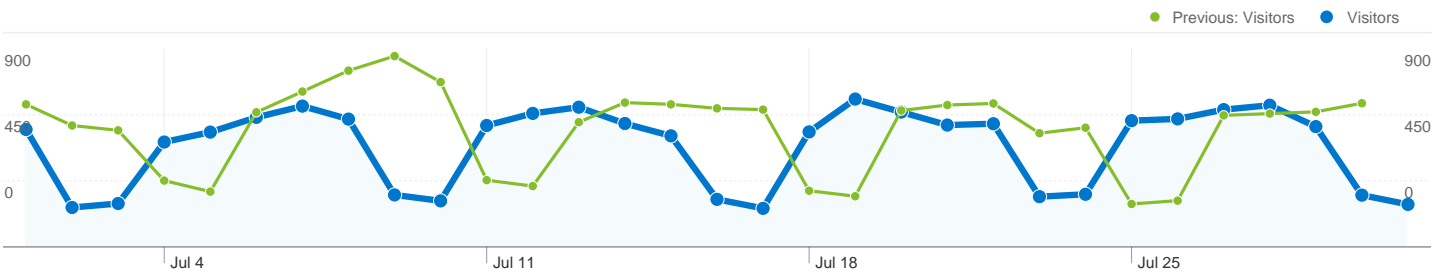

Site Usage

 **17,976 Visits**

Previous: 20,320 (-11.54%)

 **51.91% Bounce Rate**

Previous: 53.19% (-2.42%)

 **52,750 Pageviews**

Previous: 58,152 (-9.29%)

 **00:03:42 Avg. Time on Site**

Previous: 00:03:34 (3.45%)

 **2.93 Pages/Visit**

Previous: 2.86 (2.54%)

 **51.85% % New Visits**

Previous: 53.93% (-3.85%)

Visitors Overview

Visitors
10,542

Map Overlay

10,542 people visited this site

17,976 Visits

Previous: 20,320 (-11.54%)

10,542 Absolute Unique Visitors

Previous: 12,349 (-14.63%)

52,750 Pageviews

Previous: 58,152 (-9.29%)

2.93 Average Pageviews

1 - 10 of 146

Pages on this site were viewed a total of 52,750 times

 **52,750 Pageviews**

Previous: 58,152 (-9.29%)

 **41,815 Unique Views**

Previous: 46,070 (-9.24%)

 **51.91% Bounce Rate**

Previous: 53.19% (-2.42%)