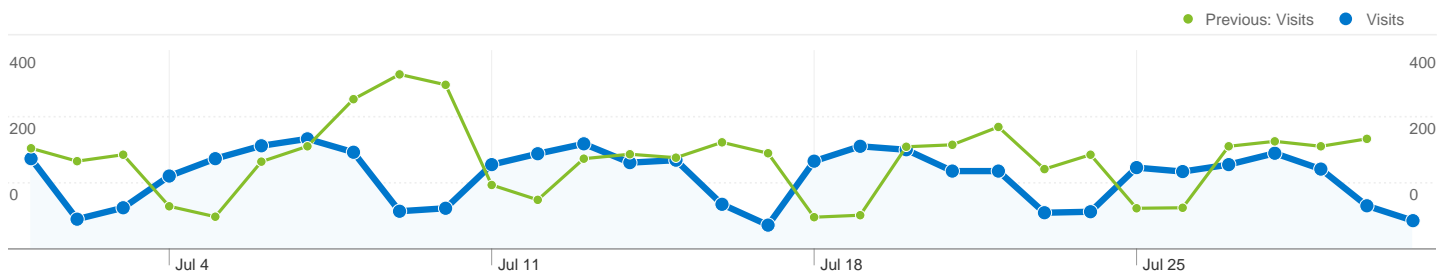

Referring sites sent 4,536 visits via 619 sources

Site Usage

Visits	Pages/Visit	Avg. Time on Site	% New Visits	Bounce Rate	
4,536 Previous: 5,445 (-16.69%)	2.66 Previous: 2.65 (0.59%)	00:03:19 Previous: 00:03:13 (3.60%)	58.66% Previous: 64.00% (-8.34%)	52.47% Previous: 52.08% (0.74%)	
Source	Visits	Pages/Visit	Avg. Time on Site	% New Visits	Bounce Rate
apache.org					
July 1, 2011 - July 31, 2011	701	2.45	00:02:26	77.89%	61.20%
June 1, 2011 - June 30, 2011	1,389	2.27	00:01:59	85.31%	59.68%
% Change	-49.53%	8.06%	22.08%	-8.70%	2.54%
en.wikipedia.org					
July 1, 2011 - July 31, 2011	641	2.75	00:03:06	59.91%	47.27%
June 1, 2011 - June 30, 2011	622	3.74	00:04:43	66.08%	33.12%
% Change	3.05%	-26.49%	-34.37%	-9.34%	42.73%
wiki.apache.org					
July 1, 2011 - July 31, 2011	476	2.85	00:04:45	21.22%	45.38%
June 1, 2011 - June 30, 2011	537	2.62	00:04:37	19.18%	48.42%
% Change	-11.36%	8.65%	2.77%	10.62%	-6.28%
stackoverflow.com					
July 1, 2011 - July 31, 2011	294	3.42	00:04:45	72.45%	39.80%
June 1, 2011 - June 30, 2011	260	3.09	00:03:19	69.62%	43.08%
% Change	13.08%	10.79%	43.37%	4.07%	-7.62%
sling.apache.org					
July 1, 2011 - July 31, 2011	159	3.23	00:03:24	62.89%	52.83%
June 1, 2011 - June 30, 2011	158	2.38	00:01:58	62.03%	56.96%
% Change	0.63%	35.84%	72.84%	1.40%	-7.25%
projects.apache.org					
July 1, 2011 - July 31, 2011	158	4.22	00:04:32	68.99%	36.08%