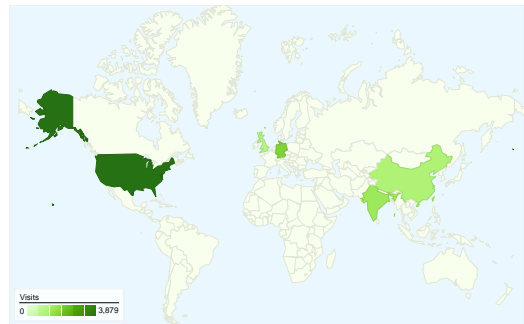

Previous: 00:03:34 (3.45%)

 **2.93 Pages/Visit**

Previous: 2.86 (2.54%)

 **51.85% % New Visits**

Previous: 53.93% (-3.85%)

Visitors Overview

Visitors
10,542

Map Overlay

Traffic Sources Overview

- **Search Engines**
11,013.00 (61.27%)
- **Referring Sites**
4,536.00 (25.23%)
- **Direct Traffic**
2,427.00 (13.50%)

Referring Sites		
Source	Visits	% visits
apache.org		
Jul 1, 2011 - Jul 31, 2011	701	15.45%
Jun 1, 2011 - Jun 30, 2011	1,389	25.51%
% Change	-49.53%	-39.42%
en.wikipedia.org		
Jul 1, 2011 - Jul 31, 2011	641	14.13%
Jun 1, 2011 - Jun 30, 2011	622	11.42%
% Change	3.05%	23.71%
wiki.apache.org		
Jul 1, 2011 - Jul 31, 2011	476	10.49%
Jun 1, 2011 - Jun 30, 2011	537	9.86%
% Change	-11.36%	6.40%
stackoverflow.com		
Jul 1, 2011 - Jul 31, 2011	294	6.48%
Jun 1, 2011 - Jun 30, 2011	260	4.78%
% Change	13.08%	35.74%
sling.apache.org		
Jul 1, 2011 - Jul 31, 2011	159	3.51%
Jun 1, 2011 - Jun 30, 2011	158	2.90%
% Change	0.63%	20.80%

10,542 people visited this site

17,976 Visits

Previous: 20,320 (-11.54%)

10,542 Absolute Unique Visitors

Previous: 12,349 (-14.63%)

52,750 Pageviews

Previous: 58,152 (-9.29%)

2.93 Average Pageviews

Jul 1, 2011 - Jul 31, 2011	476	2.65%	Jul 1, 2011 - Jul 31, 2011	96	0.87%
Jun 1, 2011 - Jun 30, 2011	537	2.64%	Jun 1, 2011 - Jun 30, 2011	81	0.66%
% Change	-11.36%	0.20%	% Change	18.52%	31.38%

17,976 visits came from 146 countries/territories