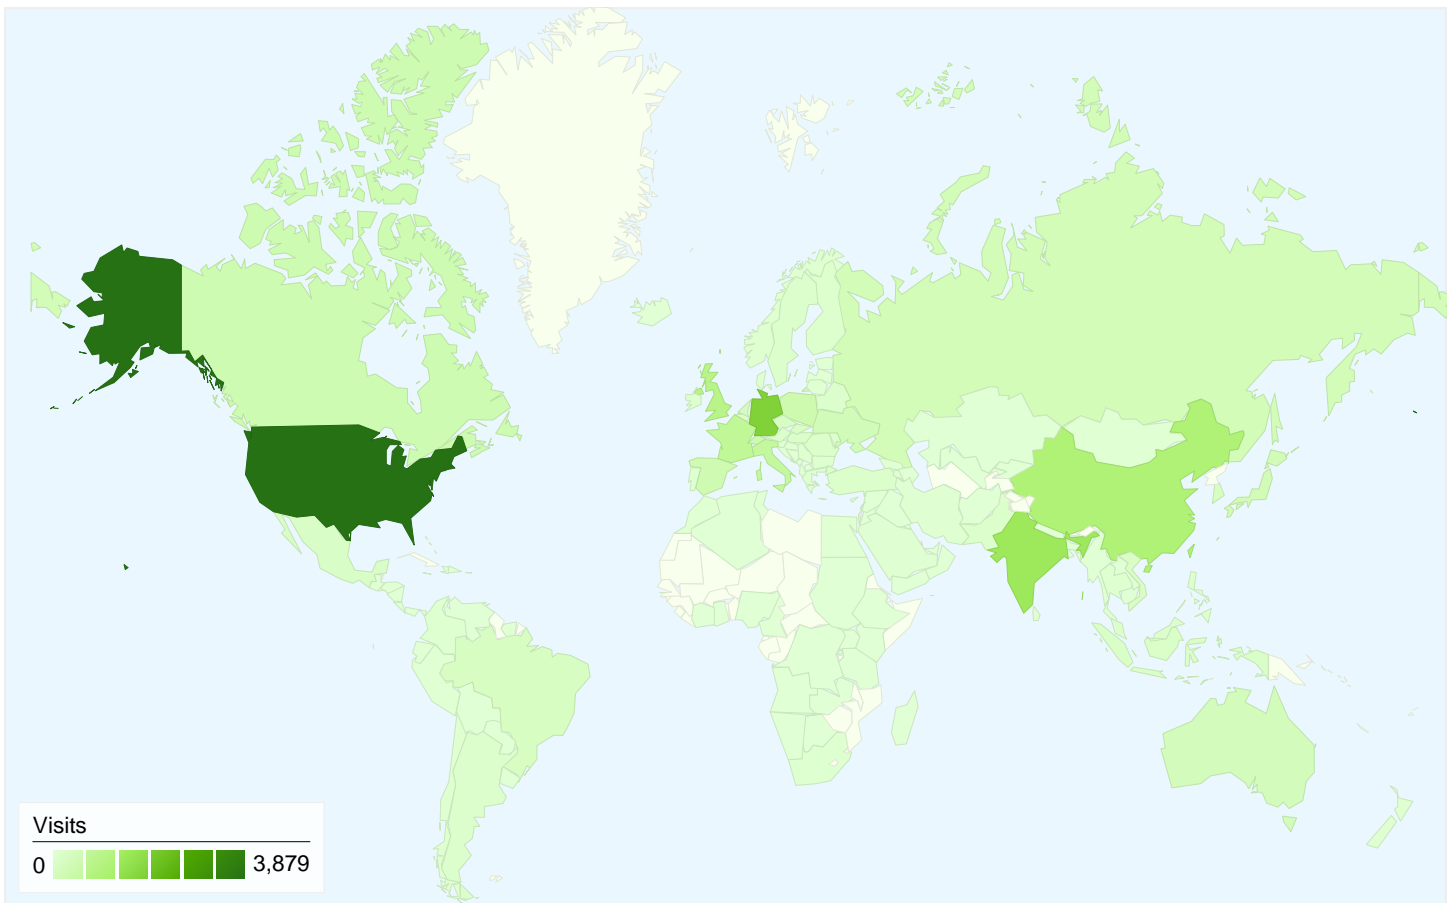

Previous: 00:03:34 (3.45%)

 **2.93 Pages/Visit**

Previous: 2.86 (2.54%)

 **51.85% % New Visits**

Previous: 53.93% (-3.85%)

Visitors Overview

Visitors
10,542

Map Overlay

10,542 people visited this site

17,976 Visits

Previous: 20,320 (-11.54%)

10,542 Absolute Unique Visitors

Previous: 12,349 (-14.63%)

52,750 Pageviews

Previous: 58,152 (-9.29%)

2.93 Average Pageviews

All traffic sources sent a total of 17,976 visits

13.50% Direct Traffic

Previous: 13.12% (2.87%)

25.23% Referring Sites

Previous: 26.80% (-5.83%)

61.27% Search Engines

Previous: 60.08% (1.97%)

- **Search Engines**
11,013.00 (61.27%)
- **Referring Sites**
4,536.00 (25.23%)
- **Direct Traffic**
2,427.00 (13.50%)

Jul 1, 2011 - Jul 31, 2011	476	2.65%	Jul 1, 2011 - Jul 31, 2011	96	0.87%
Jun 1, 2011 - Jun 30, 2011	537	2.64%	Jun 1, 2011 - Jun 30, 2011	81	0.66%
% Change	-11.36%	0.20%	% Change	18.52%	31.38%

17,976 visits came from 146 countries/territories