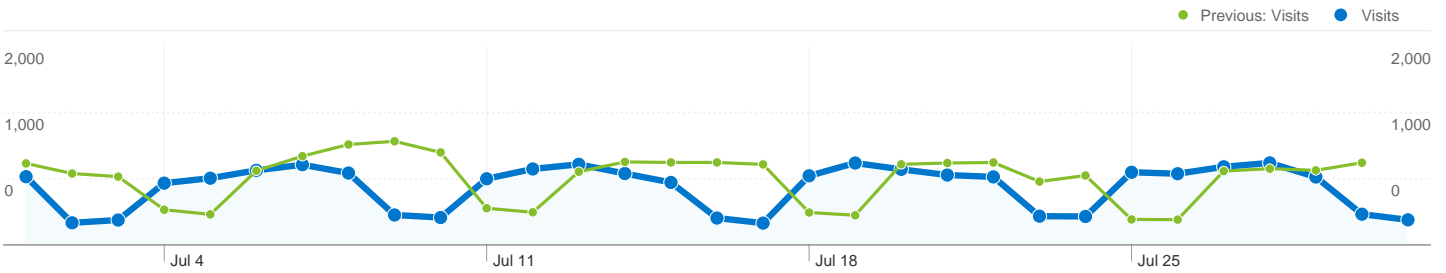

All traffic sources sent a total of 17,976 visits

13.50% Direct Traffic

Previous: 13.12% (2.87%)

25.23% Referring Sites

Previous: 26.80% (-5.83%)

61.27% Search Engines

Previous: 60.08% (1.97%)

- **Search Engines**
  11,013.00 (61.27%)
- **Referring Sites**
  4,536.00 (25.23%)
- **Direct Traffic**
  2,427.00 (13.50%)

Top Traffic Sources

Sources	Visits	% visits
google (organic)		
Jul 1, 2011 - Jul 31, 2011	10,700	59.52%
Jun 1, 2011 - Jun 30, 2011	11,862	58.38%
% Change	-9.80%	1.97%
(direct) ((none))		
Jul 1, 2011 - Jul 31, 2011	2,427	13.50%
Jun 1, 2011 - Jun 30, 2011	2,667	13.12%
% Change	-9.00%	2.87%
apache.org (referral)		
Jul 1, 2011 - Jul 31, 2011	701	3.90%
Jun 1, 2011 - Jun 30, 2011	1,389	6.84%
% Change	-49.53%	-42.95%
en.wikipedia.org (referral)		
Jul 1, 2011 - Jul 31, 2011	641	3.57%
Jun 1, 2011 - Jun 30, 2011	622	3.06%
% Change	3.05%	16.49%
wiki.apache.org (referral)		

Keywords	Visits	% visits
jackrabbit		
Jul 1, 2011 - Jul 31, 2011	3,659	33.22%
Jun 1, 2011 - Jun 30, 2011	4,264	34.93%
% Change	-14.19%	-4.88%
apache jackrabbit		
Jul 1, 2011 - Jul 31, 2011	1,188	10.79%
Jun 1, 2011 - Jun 30, 2011	1,419	11.62%
% Change	-16.28%	-7.19%
jack rabbit		
Jul 1, 2011 - Jul 31, 2011	405	3.68%
Jun 1, 2011 - Jun 30, 2011	506	4.14%
% Change	-19.96%	-11.28%
jackrabbit apache		
Jul 1, 2011 - Jul 31, 2011	180	1.63%
Jun 1, 2011 - Jun 30, 2011	240	1.97%
% Change	-25.00%	-16.86%
jcr api