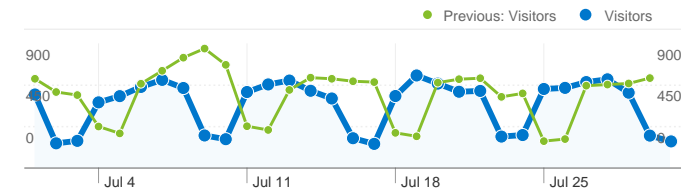

Site Usage

 **17,976 Visits**

Previous: 20,320 (-11.54%)

 **51.91% Bounce Rate**

Previous: 53.19% (-2.42%)

 **52,750 Pageviews**

Previous: 58,152 (-9.29%)

 **00:03:42 Avg. Time on Site**

Previous: 00:03:34 (3.45%)

 **2.93 Pages/Visit**

Previous: 2.86 (2.54%)

 **51.85% % New Visits**

Previous: 53.93% (-3.85%)

Visitors Overview

Visitors
10,542

Map Overlay

10,542 people visited this site

17,976 Visits

Previous: 20,320 (-11.54%)

10,542 Absolute Unique Visitors

Previous: 12,349 (-14.63%)

52,750 Pageviews

Previous: 58,152 (-9.29%)

2.93 Average Pageviews

1 - 10 of 146

Pages on this site were viewed a total of 52,750 times

 **52,750 Pageviews**

Previous: 58,152 (-9.29%)

 **41,815 Unique Views**

Previous: 46,070 (-9.24%)

 **51.91% Bounce Rate**

Previous: 53.19% (-2.42%)